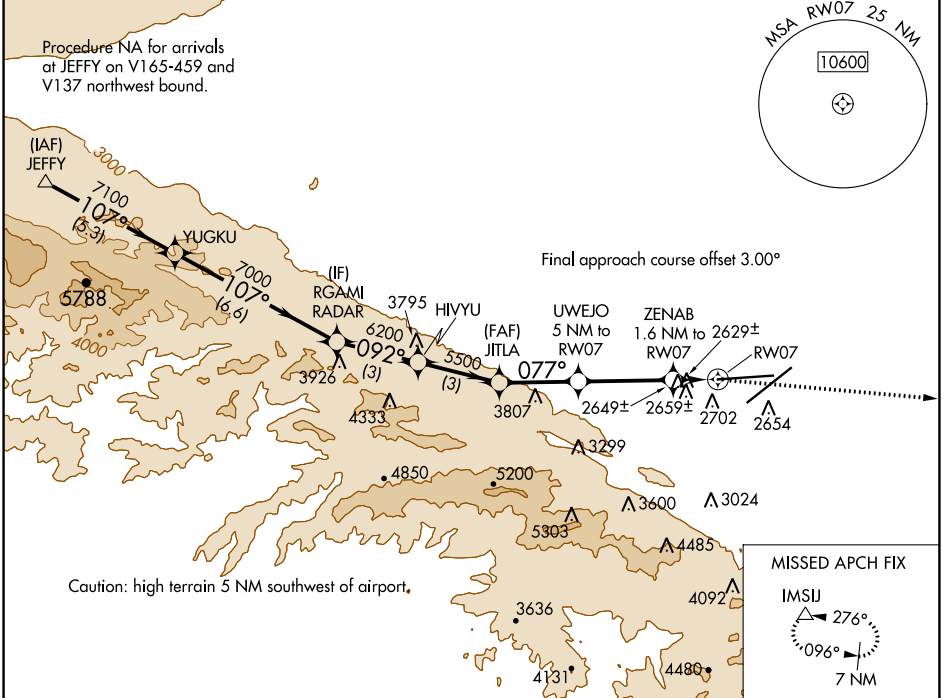

WAAS CH <b>53441</b> <b>W07A</b>	APP CRS <b>077°</b>	Rwy ldg <b>12002</b> TDZE <b>2540</b> Apt Elev <b>2543</b>
--	------------------------	--

# RNAV (GPS) RWY 7

PALMDALE USAF PLANT 42 (PMD)

RNP APCH.	MISSED APPROACH: Climbing right turn to 7000 direct IMSJ and hold.
Circling NA for Cats C and D south of Rws 4 and 25.	

ATIS <b>118.275</b>	JOSHUA APP CON <b>124.55 363.0</b>	PALMDALE TOWER * <b>123.7 (CTAF) 0 317.6</b>	GND CON <b>121.9 317.6</b>
------------------------	---------------------------------------	---	-------------------------------

SW-3, 22 FEB 2024 to 21 MAR 2024

SW-3, 22 FEB 2024 to 21 MAR 2024

	ELEV 2543	TDZE 2540					
JEFFY	YUGKU	RGAMI	HIVYU	JITLA	UWEJO	ZENAB	IMSJ
8000	7100	7000	6200	5500	4440	3180	7000
-5.3 NM		-6.6 NM		3 NM		3 NM	
-2.8 NM		-3.4 NM		-0.8 NM		-0.8 NM	
CATEGORY	A	B	C	D			
LP MDA	2880-1			340 (400-1)			
LNAV MDA	2920-1			380 (400-1)			
CIRCLING	3020-1 477 (500-1)	3060-1 517 (600-1)	3140-1½ 597 (600-1½)	3740-3 1197 (1200-3)			
REIL Rws 4, 7, 22 and 25 HIRL Rws 4-22 and 7-25							