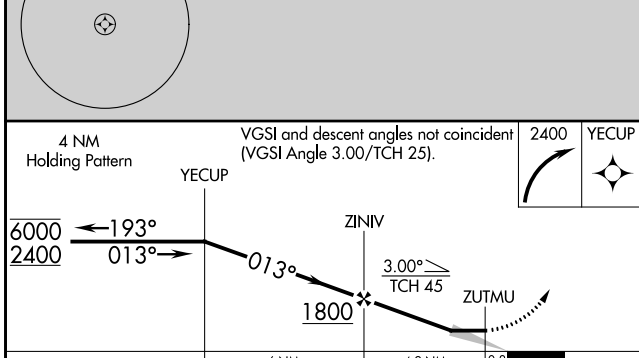

WAAS CH 77843	APP CRS 013°	Rwy Idg TDZE Apt Elev	3002 162 162
W01A			

RNAV (GPS) RWY 1

KOYUK ALFRED ADAMS (KKA)(PAKK)

RNP APCH - GPS.		MISSED APPROACH: Climbing right turn to 2400 direct YECUP and hold.	
NA Circling NA west of Rwy 01-19.			
AWOS-3P 134,95	ANCHORAGE CENTER 135.7 335.5	NOME RADIO 122.35	CTAF 122.80