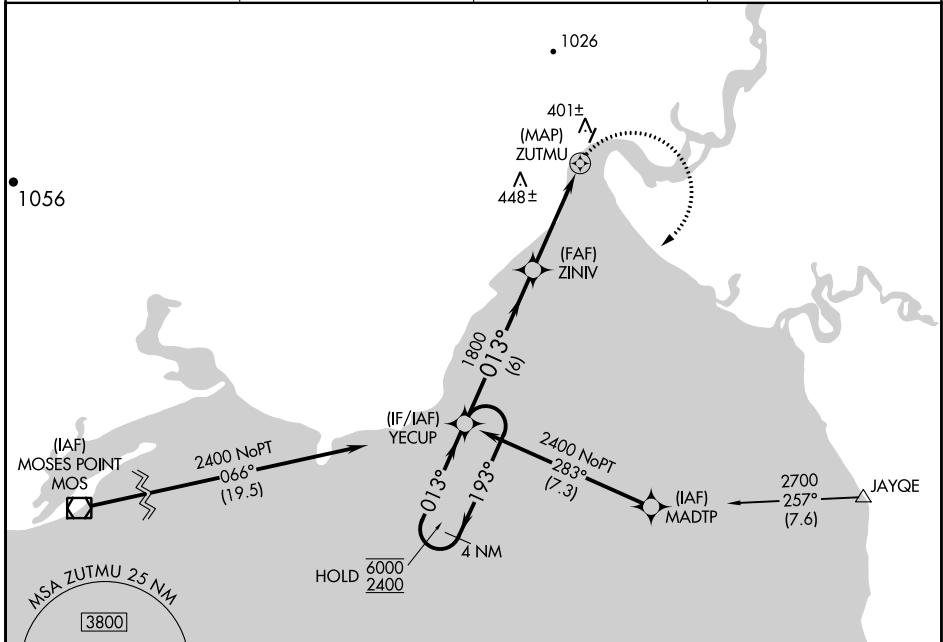

WAAS CH 77843	APP CRS 013°	Rwy Idg TDZE Apt Elev	3002 162 162
W01A			

RNAV (GPS) RWY 1

KOYUK ALFRED ADAMS (KKA)(PAKK)

RNP APCH - GPS.		MISSED APPROACH: Climbing right turn to 2400 direct YECUP and hold.	
NA Circling NA west of Rwy 01-19.			
AWOS-3P 134,95	ANCHORAGE CENTER 135.7 335.5	NOME RADIO 122.35	CTAF 122.80

CATEGORY	A	B	C	D
LP MDA	540-1 378 (400-1)			NA
LNAV MDA	660-1	498 (500-1)	660-1 ³ / ₈ 498 (500-1 ³ / ₈)	NA
CIRCLING	660-1 498 (500-1)	900-1 738 (800-1)	1500-3 1338 (1400-3)	NA

AK, 25 JAN 2024 to 21 MAR 2024

AK, 25 JAN 2024 to 21 MAR 2024