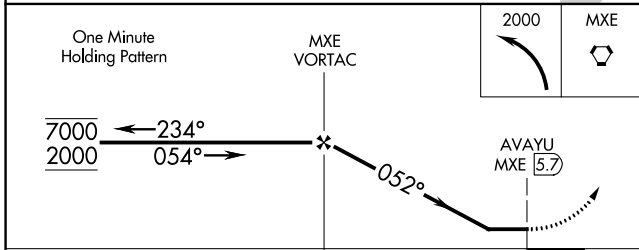

VORTAC MXE 113.2 Chan 79	APP CRS 052°	Rwy Idg TDZE Apt Elev	N/A N/A 465
---------------------------------------	------------------------	-----------------------------	--

VOR-A
BRANDYWINE RGNL (OQN)

⚠ When local altimeter setting not received, use Coatesville altimeter setting and increase all MDA's 60 feet.

MISSED APPROACH: Climbing left turn to 2000 direct MXE VORTAC and hold.

AWOS-3T 121.4	PHILADELPHIA APP CON 124.35 319.15	CLNC DEL 125.6	UNICOM 123.075 (CTAF)
-------------------------	--	--------------------------	---------------------------------

CATEGORY	A	B	C	D
	1080-1	615 (700-1)		NA
☑ CIRCLING				

	FAF to MAP 5.7 NM				
Knots	60	90	120	150	180
Min:Sec	5:42	3:48	2:51	2:17	1:54

NE-4, 22 FEB 2024 to 21 MAR 2024

NE-4, 22 FEB 2024 to 21 MAR 2024