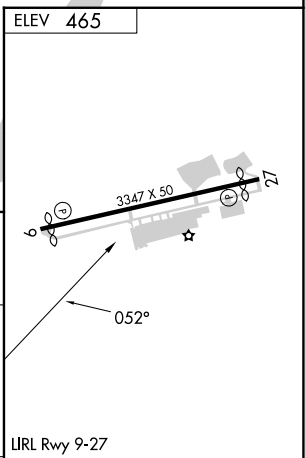

VORTAC MXE 113.2 Chan 79	APP CRS 052°	Rwy Idg TDZE Apt Elev	N/A N/A 465
---------------------------------------	------------------------	-----------------------------	--

VOR-A
BRANDYWINE RGNL (OQN)

⚠ When local altimeter setting not received, use Coatesville altimeter setting and increase all MDA's 60 feet.

MISSED APPROACH: Climbing left turn to 2000 direct MXE VORTAC and hold.

AWOS-3T 121.4	PHILADELPHIA APP CON 124.35 319.15	CLNC DEL 125.6	UNICOM 123.075 (CTAF)
-------------------------	--	--------------------------	---------------------------------

CATEGORY	A	B	C	D
	1080-1	615 (700-1)		NA
☑ CIRCLING				

	FAF to MAP 5.7 NM				
Knots	60	90	120	150	180
Min:Sec	5:42	3:48	2:51	2:17	1:54

NE-4, 22 FEB 2024 to 21 MAR 2024

NE-4, 22 FEB 2024 to 21 MAR 2024