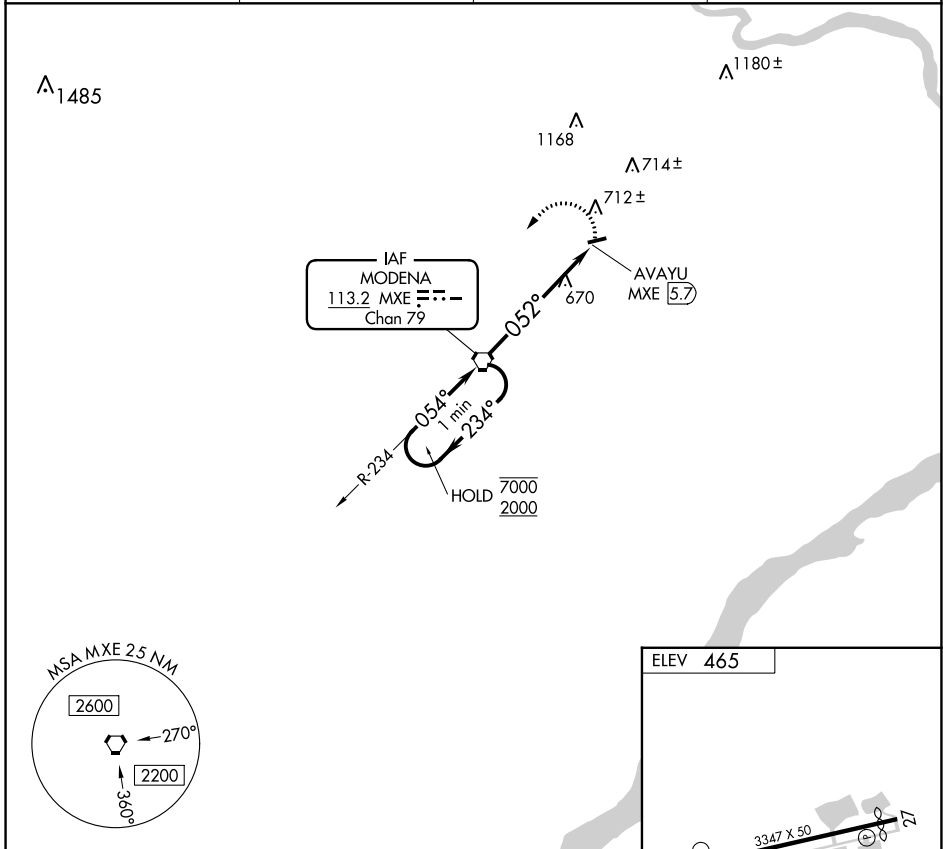

VORTAC MXE 113.2 Chan 79	APP CRS 052°	Rwy Idg TDZE Apt Elev	N/A N/A 465
---------------------------------------	------------------------	-----------------------------	--

VOR-A
BRANDYWINE RGNL (OQN)

⚠ When local altimeter setting not received, use Coatesville altimeter setting and increase all MDA's 60 feet.

MISSED APPROACH: Climbing left turn to 2000 direct MXE VORTAC and hold.

AWOS-3T 121.4	PHILADELPHIA APP CON 124.35 319.15	CLNC DEL 125.6	UNICOM 123.075 (CTAF)
-------------------------	--	--------------------------	---------------------------------

CATEGORY	A	B	C	D
	1080-1	615 (700-1)		NA
☑ CIRCLING				

	FAF to MAP 5.7 NM				
Knots	60	90	120	150	180
Min:Sec	5:42	3:48	2:51	2:17	1:54

NE-4, 22 FEB 2024 to 21 MAR 2024

NE-4, 22 FEB 2024 to 21 MAR 2024