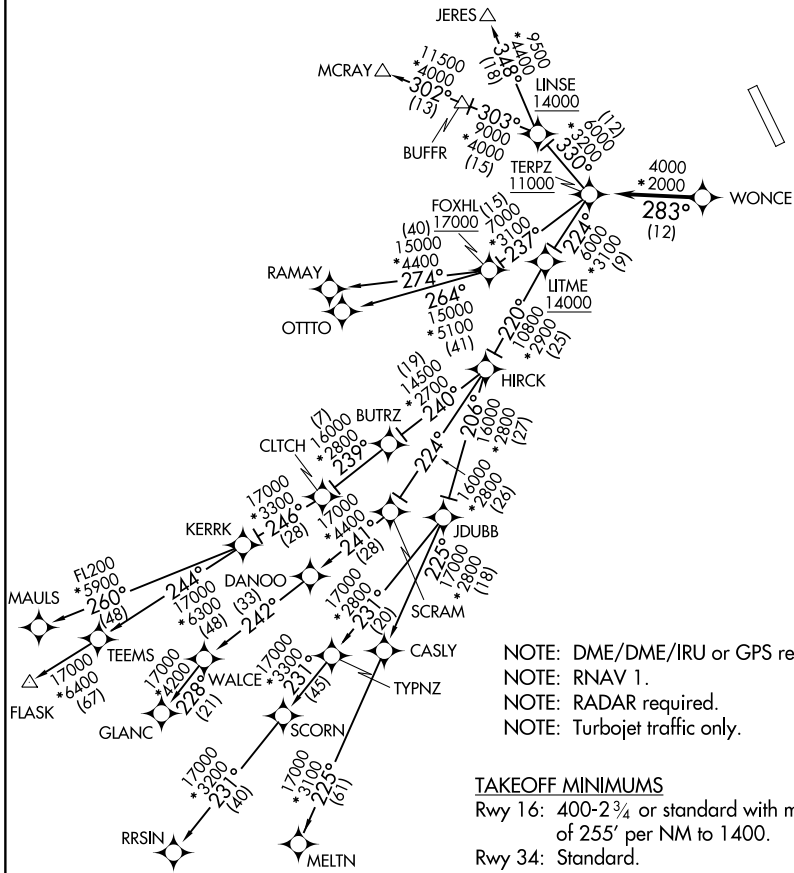

TERPZ SEVEN DEPARTURE (RNAV)

AWOS-3
121.25
UNICOM
122.7 (CTAF)
POTOMAC DEP CON
125.525 291.625

TOP ALTITUDE:
RAMAY, OTTTO, MAULS, FLASK,
RRSIN, GLANC, MELTN
TRANSITIONS: 17000
JERES, MCRAY TRANSITIONS:
16000

- NOTE: DME/DME/IRU or GPS required.
- NOTE: RNAV 1.
- NOTE: RADAR required.
- NOTE: Turbojet traffic only.

TAKEOFF MINIMUMS

Rwy 16: 400-2¾ or standard with minimum climb of 255' per NM to 1400.
Rwy 34: Standard.

NOTE: Chart not to scale.

NE-3, 18 MAY 2023 to 15 JUN 2023

NE-3, 18 MAY 2023 to 15 JUN 2023