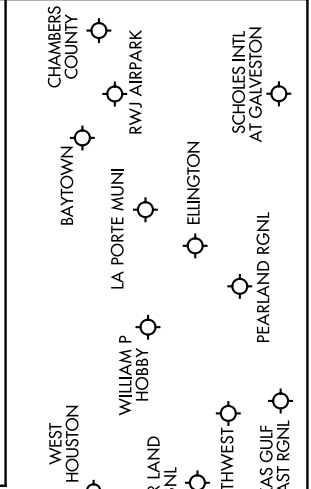

BLUBELL FOUR ARRIVAL

HOUSTON, TEXAS

SC-5, 22 FEB 2024 to 21 MAR 2024

ARRIVAL ROUTE DESCRIPTION

COLLEGE STATION TRANSITION (CLL.BLUBL4):
From over CLL VORTAC on CLL R-153 to BLUBL. Thence

ELIVR TRANSITION (ELIVR.BLUBL4): From over ELIVR on CLL R-334 to CLL VORTAC, then on CLL R-153 to BLUBL. Thence

JAYJO TRANSITION (JAYJO.BLUBL4): From over JAYJO on TNV R-266 to BLUBL. Thence

LEONA TRANSITION (LOA.BLUBL4): From over LOA VORTAC on LOA R-209 and CLL R-029 to CLL VORTAC, then on CLL R-153 to BLUBL. Thence

ILANO TRANSITION (ILO.BLUBL4): From over ILO VORTAC on ILO R-087 and CLL R-268 to CLL VORTAC, then on CLL R-153 to BLUBL. Thence

. . . . From over BLUBL on CLL R-153 to cross **SNDAY** at 9000, from **SNDAY** fly heading 153°. Expect vectors to final approach course at or prior to **SNDAY**.

SC-5, 22 FEB 2024 to 21 MAR 2024

BLUBELL FOUR ARRIVAL

HOUSTON, TEXAS