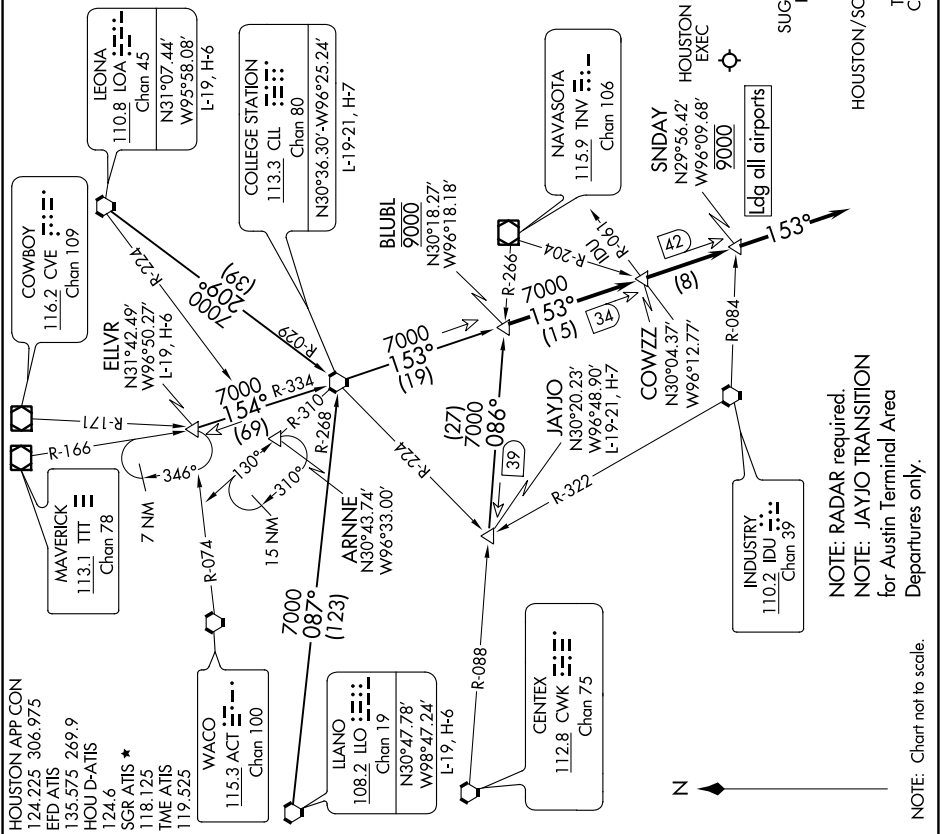

BLUBELL FOUR ARRIVAL

HOUSTON, TEXAS

SC-5, 22 FEB 2024 to 21 MAR 2024

ARRIVAL ROUTE DESCRIPTION

COLLEGE STATION TRANSITION (CLL.BLUBL4):
From over CLL VORTAC on CLL R-153 to BLUBL. Thence

ELIVR TRANSITION (ELIVR.BLUBL4): From over ELIVR on CLL R-334 to CLL VORTAC, then on CLL R-153 to BLUBL. Thence

JAYJO TRANSITION (JAYJO.BLUBL4): From over JAYJO on TNV R-266 to BLUBL. Thence

LEONA TRANSITION (LOA.BLUBL4): From over LOA VORTAC on LOA R-209 and CLL R-029 to CLL VORTAC, then on CLL R-153 to BLUBL. Thence

ILANO TRANSITION (ILO.BLUBL4): From over ILO VORTAC on ILO R-087 and CLL R-268 to CLL VORTAC, then on CLL R-153 to BLUBL. Thence

. . . . From over BLUBL on CLL R-153 to cross **SNDAY** at 9000, from **SNDAY** fly heading 153°. Expect vectors to final approach course at or prior to **SNDAY**.

SC-5, 22 FEB 2024 to 21 MAR 2024

BLUBELL FOUR ARRIVAL

HOUSTON, TEXAS