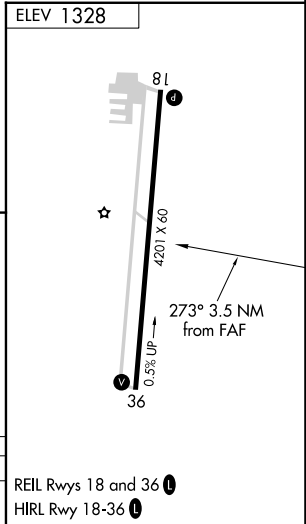

VORTAC ICT 113.8 Chan 85	APP CRS 273°	Rwy Idg TDZE Apt Elev 1328	N/A N/A
--	------------------------	--	--------------------------

VOR/DME-A

AUGUSTA MUNI (3AU)

⚠ When local altimeter setting not received, use Colonel James Jabara altimeter setting and increase all MDA 40 feet.

MISSED APPROACH: Climbing left turn to 3000 on ICT VORTAC R-093 to WANDY/28 DME and hold, continue climb-in-hold to 3000.

AWOS-3P 124.175	WICHITA APP CON 134.8 269.1	CLNC DEL 125.0	UNICOM 122.8 (CTAF)
---------------------------	---------------------------------------	--------------------------	-------------------------------

NC-2, 22 FEB 2024 to 21 MAR 2024

NC-2, 22 FEB 2024 to 21 MAR 2024

CATEGORY	A	B	C	D
C CIRCLING	1760-1 432 (500-1)	1840-1 512 (600-1)	1840-1½ 512 (600-1½)	NA

REIL Rwys 18 and 36
HIRL Rwy 18-36