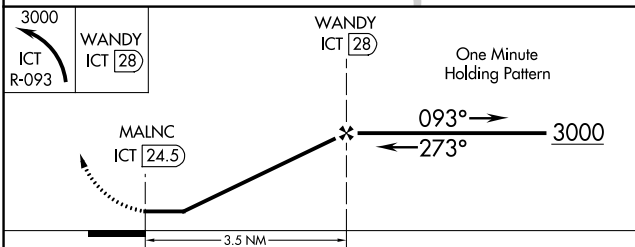

CATEGORY	A	B	C	D
C CIRCLING	1760-1 432 (500-1)	1840-1 512 (600-1)	1840-1½ 512 (600-1½)	NA

REIL Rwys 18 and 36
HIRL Rwy 18-36