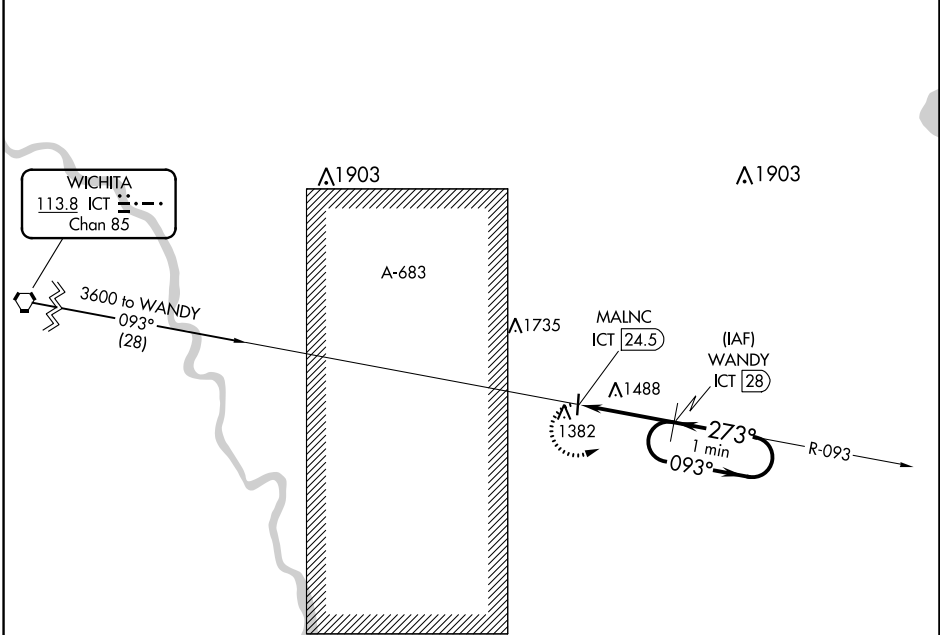

VORTAC ICT 113.8 Chan 85	APP CRS 273°	Rwy Idg TDZE Apt Elev 1328	N/A N/A
--	------------------------	--	--------------------------

VOR/DME-A

AUGUSTA MUNI (3AU)

⚠ When local altimeter setting not received, use Colonel James Jabara altimeter setting and increase all MDA 40 feet.

MISSED APPROACH: Climbing left turn to 3000 on ICT VORTAC R-093 to WANDY/28 DME and hold, continue climb-in-hold to 3000.

AWOS-3P 124.175	WICHITA APP CON 134.8 269.1	CLNC DEL 125.0	UNICOM 122.8 (CTAF)
---------------------------	---------------------------------------	--------------------------	-------------------------------

NC-2, 22 FEB 2024 to 21 MAR 2024

NC-2, 22 FEB 2024 to 21 MAR 2024

CATEGORY	A	B	C	D
C CIRCLING	1760-1 432 (500-1)	1840-1 512 (600-1)	1840-1½ 512 (600-1½)	NA

REIL Rwys 18 and 36
HIRL Rwy 18-36